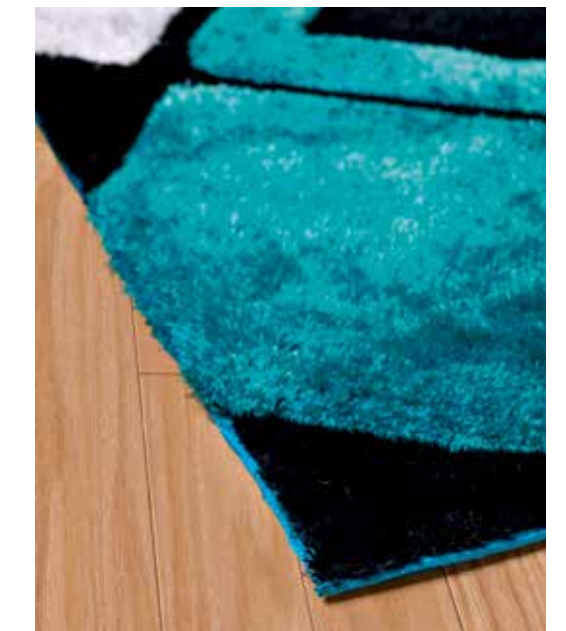

Finesse Collection

United Weavers of America

2100 21063/Plush - Aqua

2100 21070/Plush - Black

A contemporary twist on the traditional shag rug, the Finesse collection is a definite head turner. Visually stunning hand-carved designs create a three-dimensional look with a range of vivacious colors that will transform any space into a trendy oasis. Eloquently hand-made in China using a thick silky polyester yarn for an extra fluffy feel with cotton backing for quality longevity.

Sizes

- Scatter - 1'10" x 3' (57cm x 90cm)
- Room Size - 5'3" x 7'2" (160cm x 220cm)
- Oversize - 7'10" x 10'6" (240cm x 320cm)

2100 20326/Flagstone - Beige

2100 20330/Flagstone - Red

2100 20230/Astral - Red

2100 20370/Flagstone - Black

2100 20270/Astral - Black

2100 20126/Tourbillion - Beige

1'10" x 3' | 5'3" x 7'2" | 7'10" x 10'6"

1'10" x 3' | 5'3" x 7'2" | 7'10" x 10'6"

2100 20838/Cyclic - Burnt Red

2100 21170/ChiChi - Black

2100 21630/Streamer - Red

2100 21730/Pinnacle - Red

2100 21770/Pinnacle - Black

2100 21664/Streamer - Navy

2100 21626/Streamer - Beige

2100 21726/Pinnacle - Beige

2100 21783/Pinnacle - Lilac

1'10" x 3' | 5'3" x 7'2" | 7'10" x 10'6"