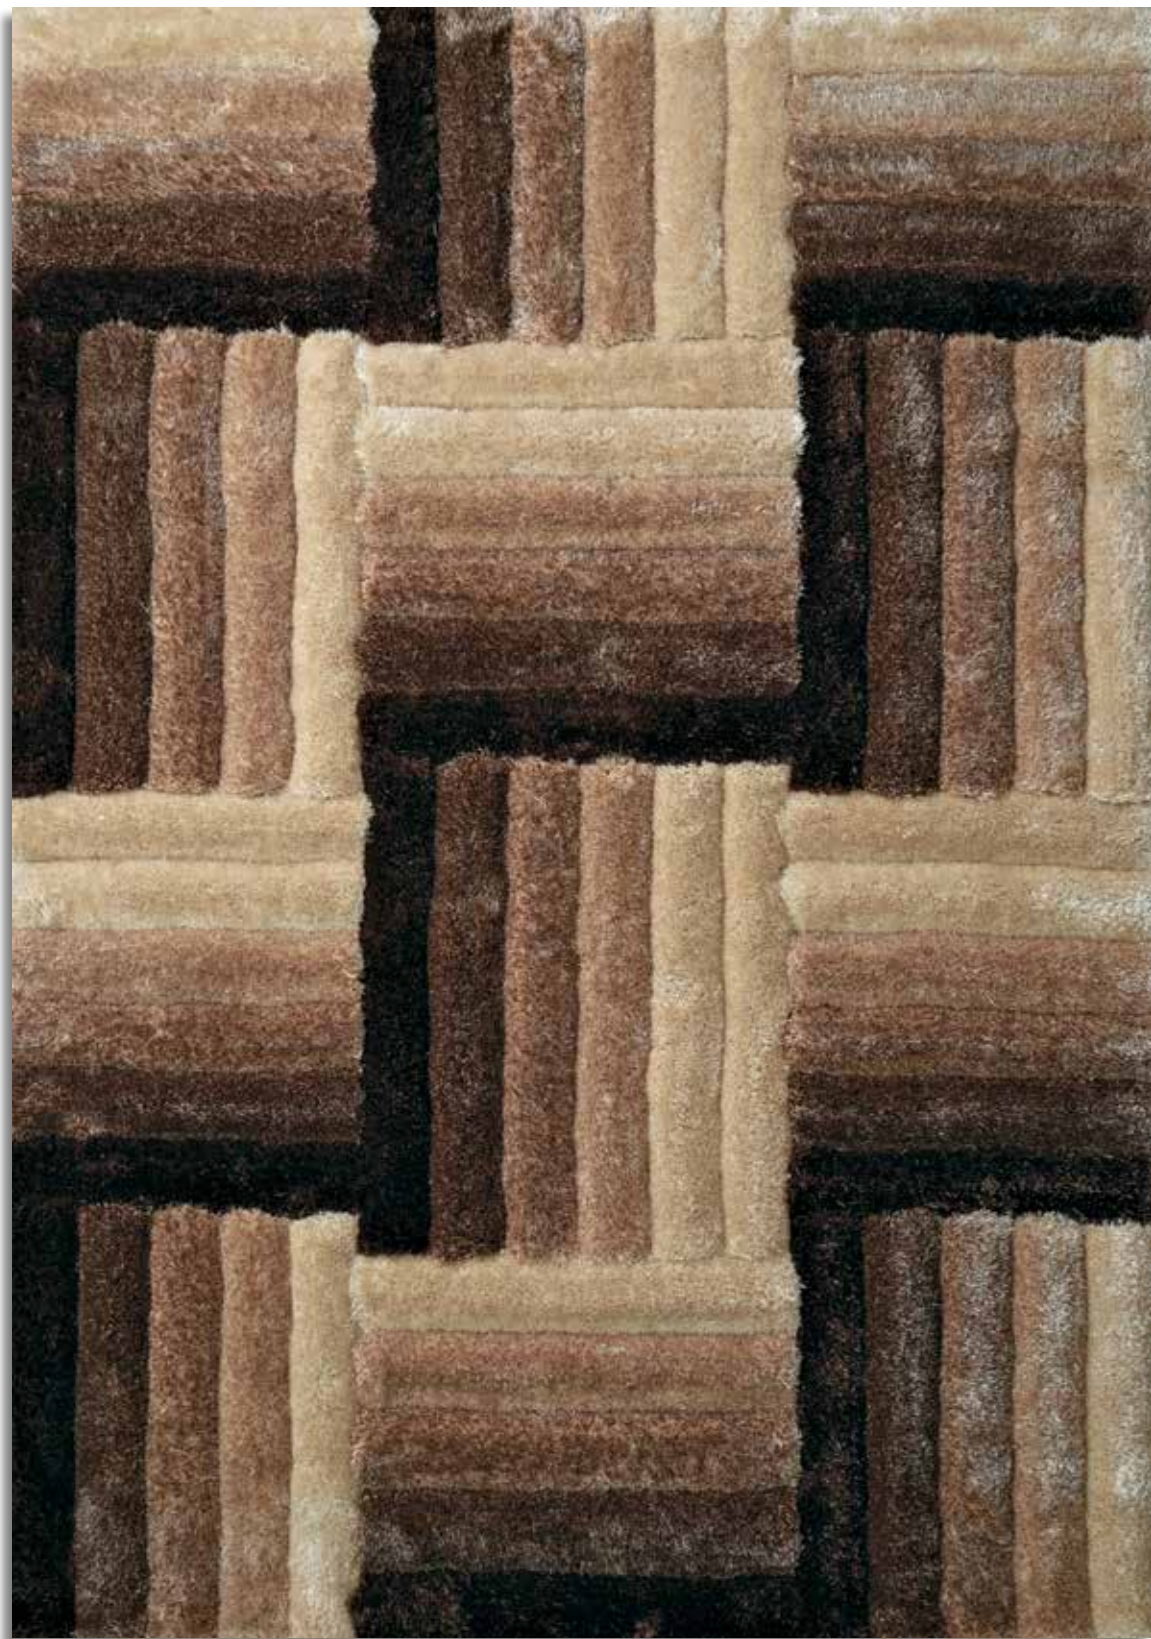

Finesse Collection

United Weavers of America

2100 21063/Plush - Aqua

2100 21070/Plush - Black

A contemporary twist on the traditional shag rug, the Finesse collection is a definite head turner. Visually stunning hand-carved designs create a three-dimensional look with a range of vivacious colors that will transform any space into a trendy oasis. Eloquently hand-made in China using a thick silky polyester yarn for an extra fluffy feel with cotton backing for quality longevity.

Sizes

- Scatter - 1'10" x 3' (57cm x 90cm)
- Room Size - 5'3" x 7'2" (160cm x 220cm)
- Oversize - 7'10" x 10'6" (240cm x 320cm)

2100 20326/Flagstone - Beige

2100 20330/Flagstone - Red

2100 20230/Astral - Red

2100 20370/Flagstone - Black

2100 20270/Astral - Black

2100 20126/Tourbillion - Beige

1'10" x 3' | 5'3" x 7'2" | 7'10" x 10'6"

1'10" x 3' | 5'3" x 7'2" | 7'10" x 10'6"

2100 20838/Cyclic - Burnt Red

2100 21170/ChiChi - Black

2100 21630/Streamer - Red

2100 21730/Pinnacle - Red

2100 21770/Pinnacle - Black

2100 21664/Streamer - Navy

2100 21626/Streamer - Beige

2100 21726/Pinnacle - Beige

2100 21783/Pinnacle - Lilac

1'10" x 3' | 5'3" x 7'2" | 7'10" x 10'6"